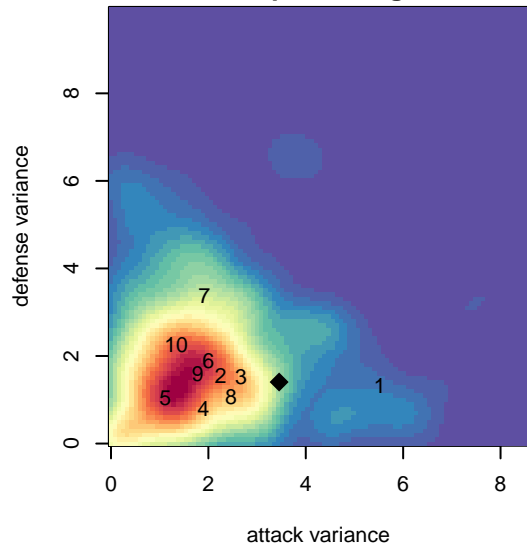

## Westside Timbers Mundial B02

Westside Timbers  
 Beaverton, OR  
 B02 total strength=1231  
 attack=5.38 defense=3.68  
 fall league = PTT B02 Div 1 White  
 spr league = Win OYS B02 Div 1 Yellow

alt names used:  
 WT 02B Mundial  
 Westside Timbers 02B Mundial  
 Westside Timbers 02B Mundial  
 Westside Timbers 02B Mundial  
 Westside Timbers 02B MundialDisqualified

Venues played:  
 2016 Beaverton Cup BU15 Silver  
 2016 PTT B02 Division 1 White  
 2016 Win OYS B02 Division 1 Yellow  
 2016 OYS Presidents Cup B02

**attack and defense variance (black dot)  
relative to other teams  
and top 10 in region**