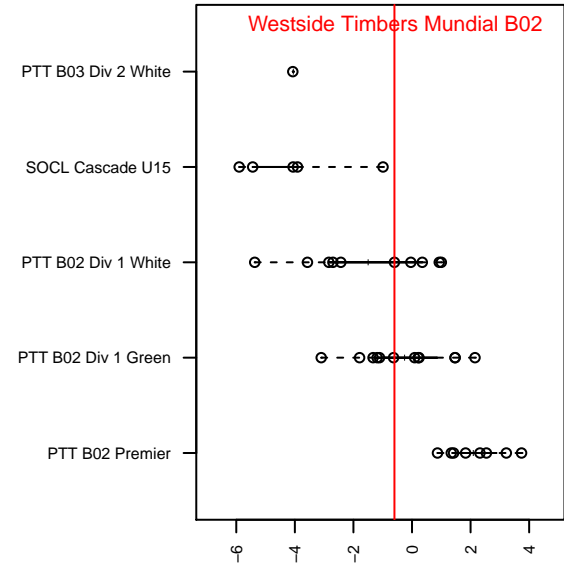

**attack and defense rating
relative to others at age
and all opponents in last 13 months**