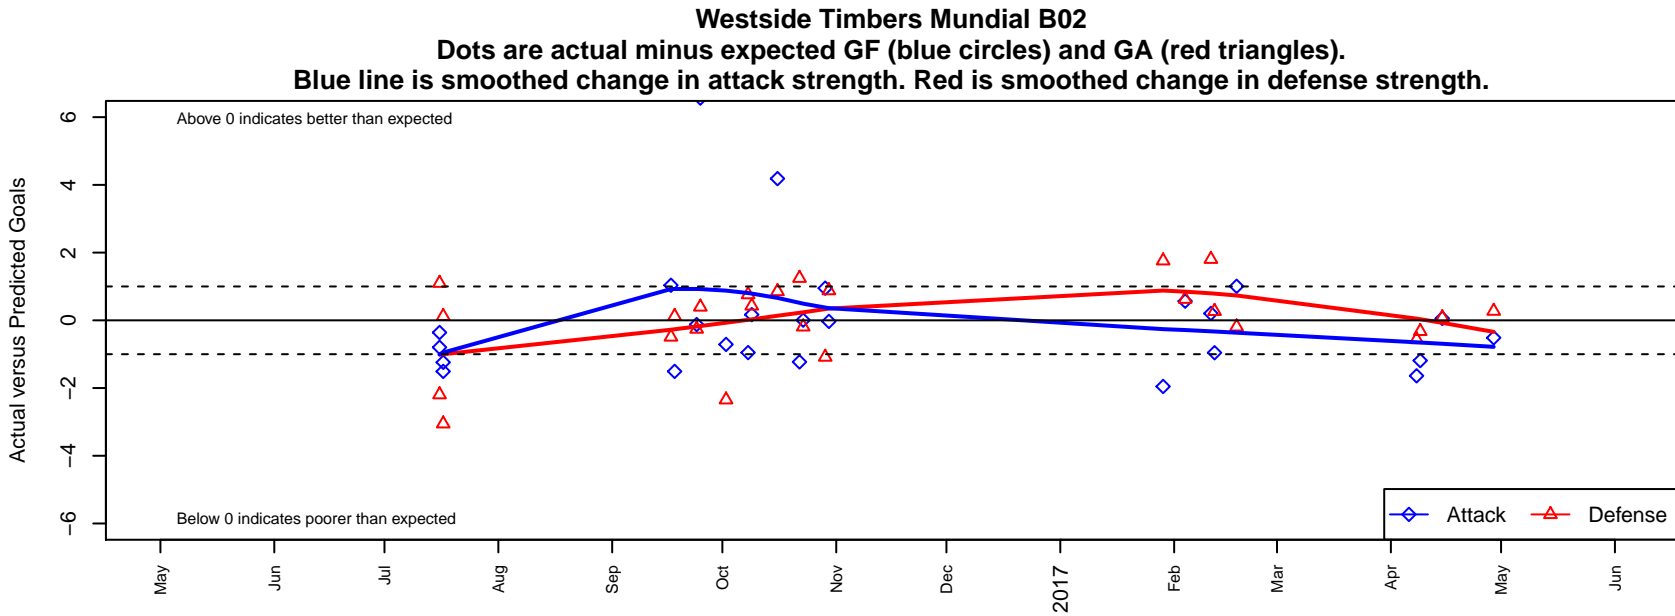

## Westside Timbers Mundial B02

Westside Timbers  
 Beaverton, OR  
 B02 total strength=1231  
 attack=5.38 defense=3.68  
 fall league = PTT B02 Div 1 White  
 spr league = Win OYS B02 Div 1 Yellow

alt names used:  
 WT 02B Mundial  
 Westside Timbers 02B Mundial  
 Westside Timbers 02B Mundial  
 Westside Timbers 02B Mundial  
 Westside Timbers 02B MundialDisqualified

Venues played:  
 2016 Beaverton Cup BU15 Silver  
 2016 PTT B02 Division 1 White  
 2016 Win OYS B02 Division 1 Yellow  
 2016 OYS Presidents Cup B02

**attack and defense variance (black dot)  
relative to other teams  
and top 10 in region**