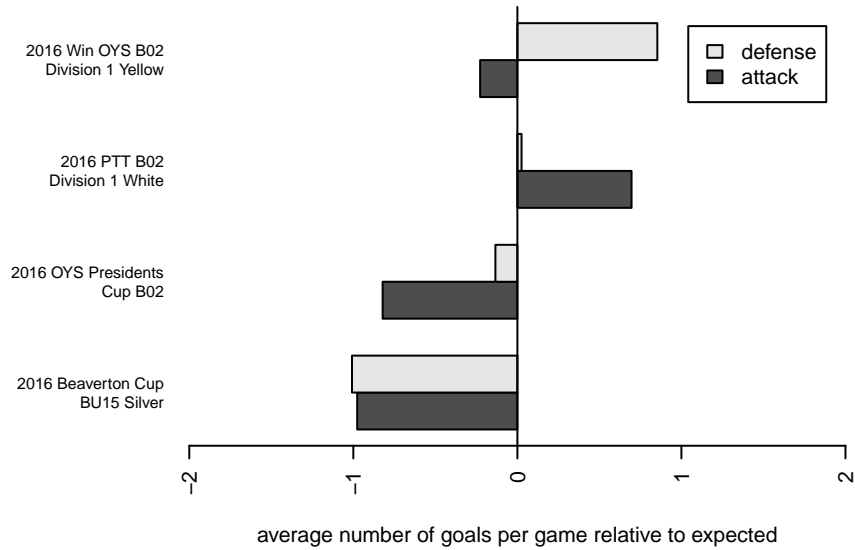

Performance relative to 13 month average