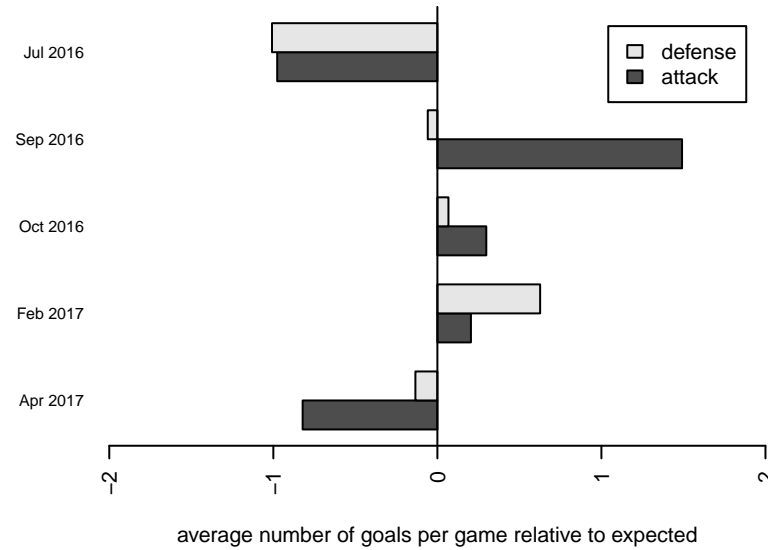

Performance relative to 13 month average